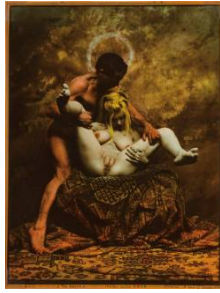

42

**Jan Saudek**

**Oh, Those tender lovers from  
ollok**

Cm 40x30

43

**Jan Saudek**

**The saint**

Cm 40x30  
790/832